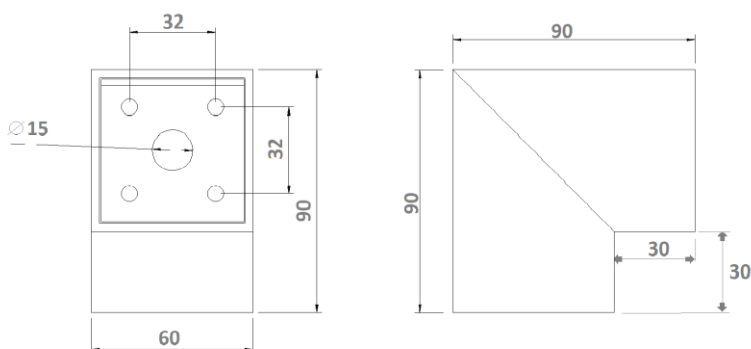

L-WALL/L-WALL BIG

- Rated power 24/230V
- IP66
- Coated aluminium/RVS
- orientation light
- Lifetime >50000 hour
- Corrosion proof
- Light intensity customizable
- RVS wall bracket & led driver included

Output data

Watt	Color temperature	Article number
2W	2700K	1.02.17.00
7W	2700K	1.02.17.10

Dimensions L-wall

Dimensions L-wall big

Led-e-Lux