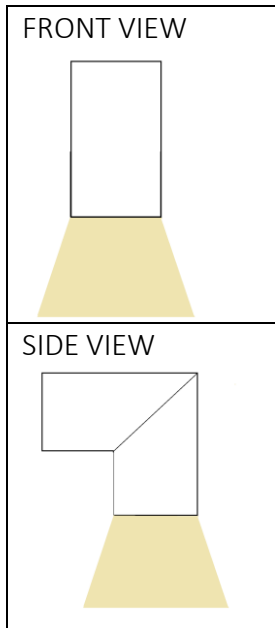

L-WALL/L-WALL BIG

- Rated power 24/230V
- IP66
- Coated aluminium/RVS
- orientation light
- Lifetime >50000 hour
- Corrosion proof
- Light intensity customizable
- RVS wall bracket & led driver included

Output data

Watt	Color temperature	Article number
2W	2700K	1.02.17.00
7W	2700K	1.02.17.10

Dimensions L-wall

Dimensions L-wall big

Led-e-Lux