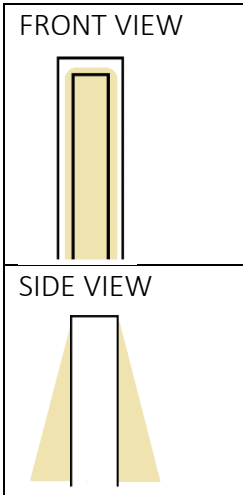

ARC

<ul style="list-style-type: none"> • Rated power 24/230V • IP66 	<ul style="list-style-type: none"> • Corten steel • Orientation light 	<ul style="list-style-type: none"> • Lifetime >50000 hour • Corrosion proof 	<ul style="list-style-type: none"> • Light: warm-white • Length: 60cm
---	---	--	---

Output data

Watt	Color temperature	Lumen	Article number
7W	2700K	420lm	1.02.22.00

Accessories

Product	Article number
<i>For 24V only</i>	
Gel connector	1.02.99.11
<i>For 24V only</i>	
Driver	4.04.01.13
<i>For 24V only</i>	
Extra cable	300.1
RVS ground pin	1.02.91.01
<i>For 230V only</i>	
Cast resin joint	1.02.99.04