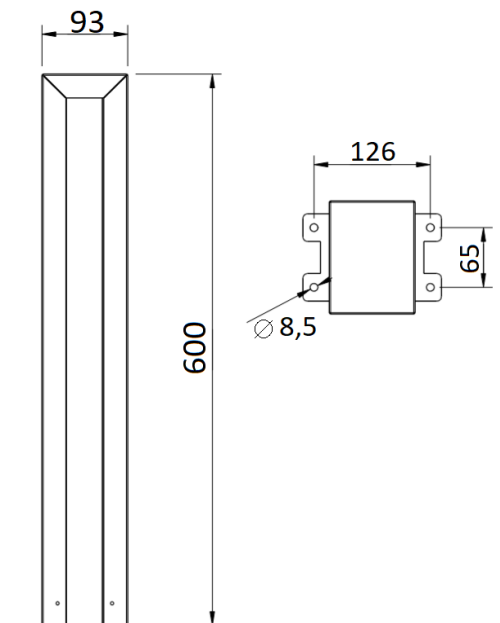

ARC

<ul style="list-style-type: none"> • Rated power 24/230V • IP66 	<ul style="list-style-type: none"> • Corten steel • Orientation light 	<ul style="list-style-type: none"> • Lifetime >50000 hour • Corrosion proof 	<ul style="list-style-type: none"> • Light: warm-white • Length: 60cm
---	---	--	---

Output data

Watt	Color temperature	Lumen	Article number
7W	2700K	420lm	1.02.22.00

Accessories

Product	Article number
<i>For 24V only</i>	
Gel connector	1.02.99.11
<i>For 24V only</i>	
Driver	4.04.01.13
<i>For 24V only</i>	
Extra cable	300.1
RVS ground pin	1.02.91.01
<i>For 230V only</i>	
Cast resin joint	1.02.99.04