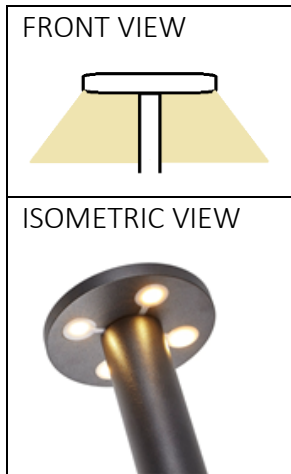

BOLDER NAIL

• Rated power 24/230V • IP66	• Coated Aluminium • Orientation light	• Lifetime >50000 hour • Corrosion proof	• Structure noir • Length: 60 or 110cm

Bolder nail warm-white

Watt	Color temperature	Lumen	Article number
9W	2700K	1080lm	1.02.23.00