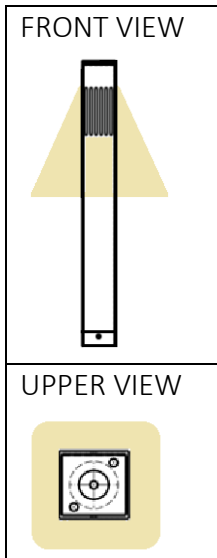

MATCHSTICK

- Rated power 24/230V
- IP66
- Coated Aluminium
- Orientation light
- Lifetime >50000 hour
- Corrosion proof
- Light: 360 degrees

Matchstick warm-white

Watt	Lumen	Article number
7W	420lm	1.02.20.00