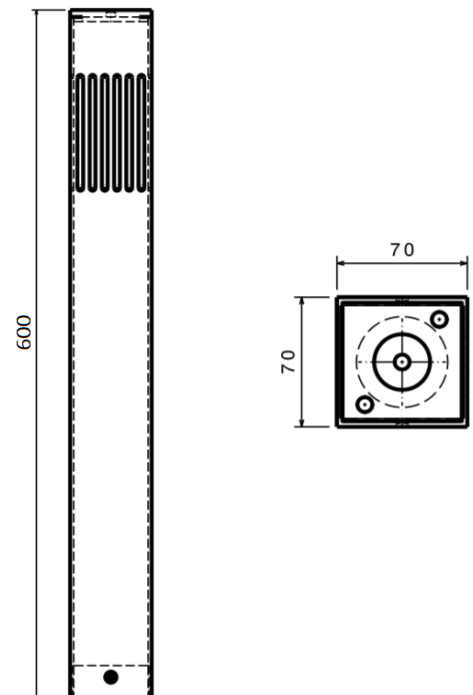

MATCHSTICK

- Rated power 24/230V
- IP66
- Coated Aluminium
- Orientation light
- Lifetime >50000 hour
- Corrosion proof
- Light: 360 degrees

Matchstick warm-white

Watt	Lumen	Article number
7W	420lm	1.02.20.00

Accessories

Product	Article number
---------	----------------

For 24V only

Gel connector	1.02.99.11
---------------	------------

For 24V only

Driver	4.04.01.13
--------	------------

For 24V only

Extra cable	300.1
-------------	-------

RVS ground pin	1.02.91.01
----------------	------------

For 230V only

Cast resin joint	1.02.99.04
------------------	------------

Led-e-Lux