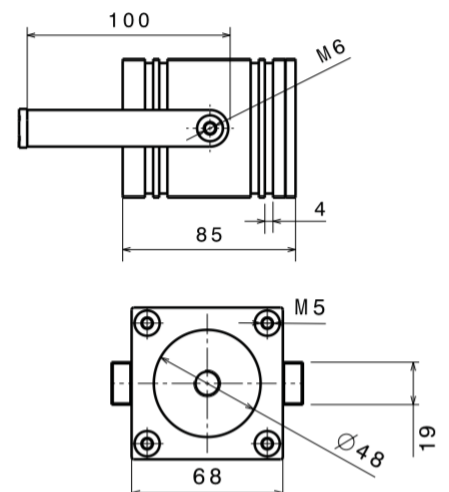

BLOCKSPOT

- Rated power 7W- 24/230v
- IP66
- Anodized aluminium
- Up lighting
- Lifetime >50000 hour
- Corrosion proof
- Light range up to 3m
- RVS adjustable foot

Block spot blank

Watt	Volt	Article number
7W	24	1.02.04.00.24
7W	230	1.02.04.00

Block spot black

Watt	Volt	Article number
7W	24	1.02.04.00.124
7W	230	1.02.04.00.1

Accessories

Product	Article number
Gel connector	1.02.99.11
Driver	4.04.01.13

Led-e-Lux