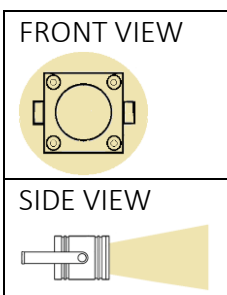

BLOCKSPOT

- Rated power 7W- 24/230v
- IP66
- Anodized aluminium
- Up lighting
- Lifetime >50000 hour
- Corrosion proof
- Light range up to 3m
- RVS adjustable foot

Block spot blank

Watt	Volt	Article number
7W	24	1.02.04.00.24
7W	230	1.02.04.00

Block spot black

Watt	Volt	Article number
7W	24	1.02.04.00.124
7W	230	1.02.04.00.1

Accessories

Product	Article number
Gel connector	1.02.99.11
Driver	4.04.01.13

Led-e-Lux