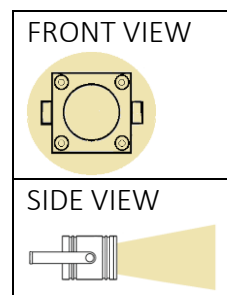

BLOCKSPOT

- Rated power 7W- 24/230v
- IP66
- Anodized aluminium
- Up lighting
- Lifetime >50000 hour
- Corrosion proof
- Light range up to 3m
- RVS adjustable foot

Block spot blank

Watt	Volt	Article number
7W	24	1.02.04.00.24
7W	230	1.02.04.00

Block spot black

Watt	Volt	Article number
7W	24	1.02.04.00.124
7W	230	1.02.04.00.1

Accessories

Product	Article number
Gel connector	1.02.99.11
Driver	4.04.01.13

Led-e-Lux