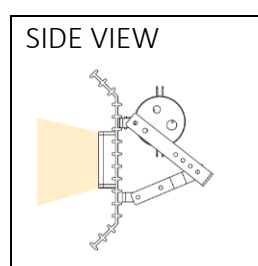

Watt	Volt	Lumen	Article number
30W	230	3600lm	1.02.33.00