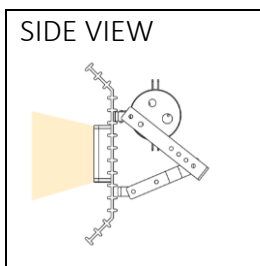

Floodlight mini 5000K

Floodlight mini 2700K