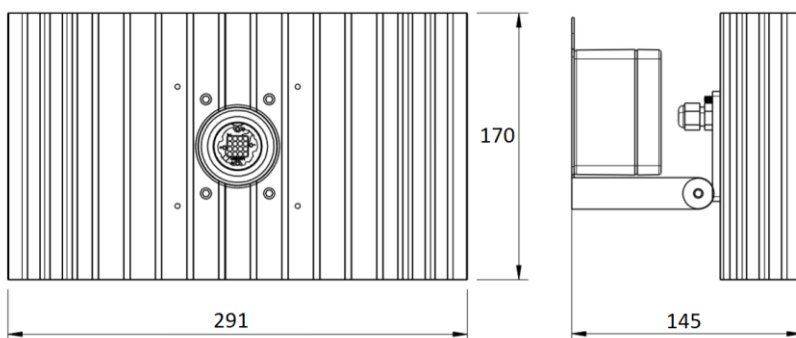

FLOODLIGHT MINI

- Rated power 30W- 230v
- IP66
- Adjustable RVS mountain bracket
- Anodized aluminium
- Lifetime >50000 hour
- Corrosion proof
- Lighting up areas
- Lighting up buildings
- Beam angle: 105°

Floodlight mini 5000K

Floodlight mini 2700K

Watt	Volt	Lumen	Article number
30W	230	3600lm	1.02.33.00

Watt	Volt	Lumen	Article number
30W	230	3600lm	1.02.33.00

Dimensions

Led-e-Lux