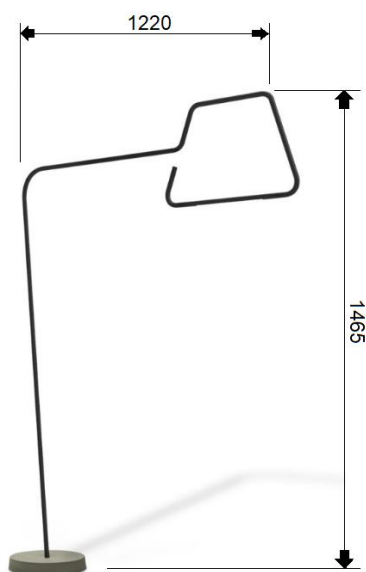

ARCHITYPE

- | | | | |
|--------------------------|--------------------|---------------------------|-----------------|
| • Rated power
24/230V | • Coated aluminium | • Lifetime >50000
hour | • Dimmable |
| • IP66 | • Functional light | • Corrosion proof | • Concrete base |

Output data

Watt	Volt	Lumen	Article number
6W	230V	720lm	1.02.41.00

Dimensions

Led-e-Lux