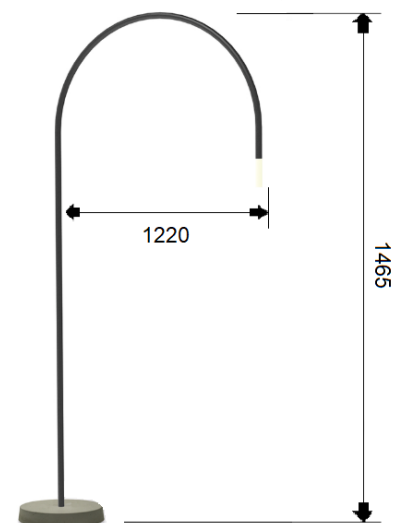

CURVE

- | | | | |
|-----------------------|---------------------|------------------------|-----------------|
| • Rated power 24/230V | • Coated aluminium | • Lifetime >50000 hour | • Dimmable |
| • IP66 | • orientation light | • Corrosion proof | • Concrete base |

Output data

| Watt | Lumen | Article number |
|------|-------|----------------|
| 6W | 600lm | 1.02.42.00 |

Accessories

| Product | Article number |
|---------------|----------------|
| Gel connector | 1.02.99.11 |
| Driver | 4.04.01.13 |