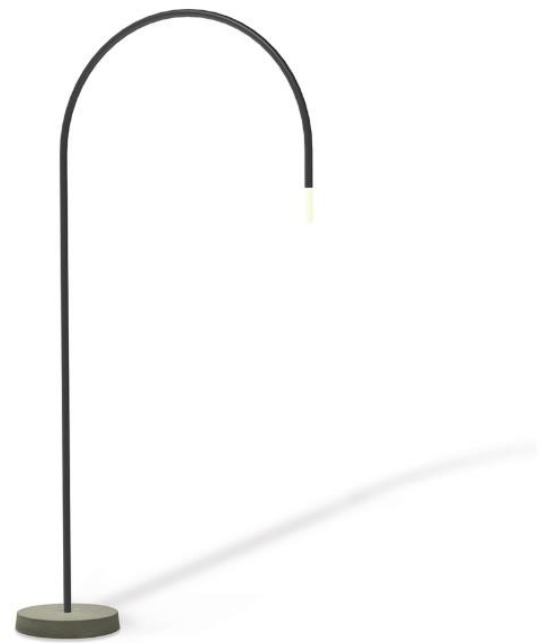

CURVE

- | | | | |
|-----------------------|---------------------|------------------------|-----------------|
| • Rated power 24/230V | • Coated aluminium | • Lifetime >50000 hour | • Dimmable |
| • IP66 | • orientation light | • Corrosion proof | • Concrete base |

Output data

| Watt | Lumen | Article number |
|------|-------|----------------|
| 6W | 600lm | 1.02.42.00 |

Accessories

| Product | Article number |
|---------------|----------------|
| Gel connector | 1.02.99.11 |
| Driver | 4.04.01.13 |