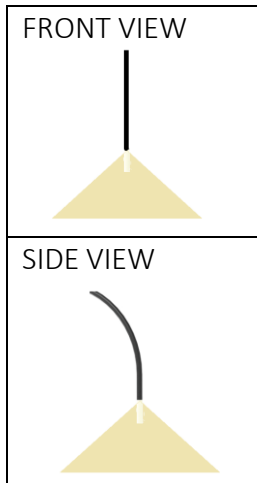

CURVE

• Rated power 24/230V	• Coated aluminium	• Lifetime >50000 hour	• Dimmable
• IP66	• orientation light	• Corrosion proof	• Concrete base

Output data