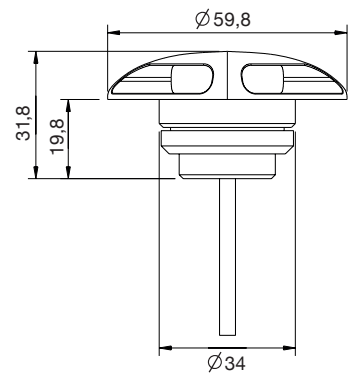

# NIMBUS

- Rated power 2W - 24V
- CRI85+ and on request CRI90+
- Aluminium anodized
- Available in 36 stainless
- Various housing colors, on request
- Lifetime L80/B10 > 60.000 hour
- IP66

## Nimbus Original

	Volt	Article number
	24	1.02.13.00.180
	24	1.02.13.00.270
	24	1.02.13.00.360

## Nimbus Decking

	Volt	Article number
	24	1.02.13.50.180
	24	1.02.13.50.270
	24	1.02.13.50.360