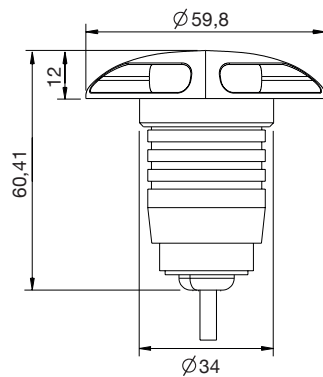

# NIMBUS

- Rated power 2W - 24V
- CRI85+ and on request CRI90+
- Aluminium anodized
- Available in 36 stainless
- Various housing colors, on request
- Lifetime L80/B10 > 60.000 hour
- IP66

## Nimbus Original

	Volt	Article number
	24	1.02.13.00.180
	24	1.02.13.00.270
	24	1.02.13.00.360

## Nimbus Decking

	Volt	Article number
	24	1.02.13.50.180
	24	1.02.13.50.270
	24	1.02.13.50.360