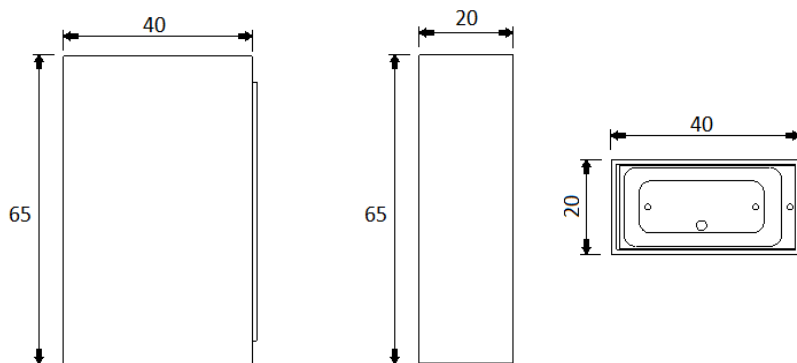

I-WALL

- Rated power 24/230V
- IP66
- Coated aluminium/RVS
- orientation light
- Lifetime >50000 hour
- Corrosion proof
- Light intensity customizable
- RVS wall bracket & led driver included

Output data

Watt	Color temperature	Lumen	Article number
5W	2700K	600lm	1.02.15.00

Dimensions I-wall

Led-e-Lux