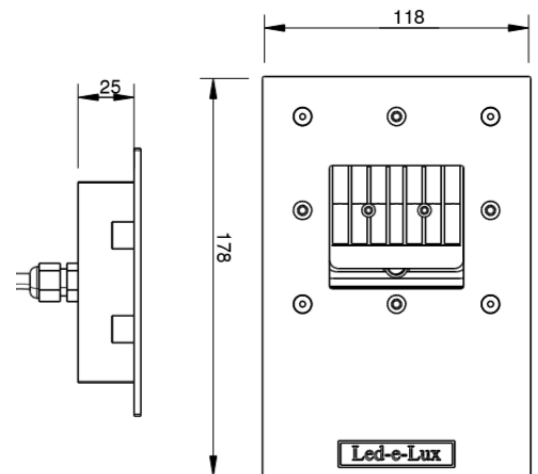

SONET

- Rated power 24/230V
- IP66
- Anodized aluminium with 10mm borosilicate glass
- Orientation light (on a wall or on the ground)
- Lifetime >50000 hour
- Corrosion proof
- Wide light output
- Very robust and sustainable

Output data

Watt	Color temperature	Article number
4W	2700K	1.02.010.00

Accessories

Product	Article number
Gel connector	1.02.99.11
Driver	4.04.01.13
Mounting sleeve	
Sonet	

Led-e-Lux