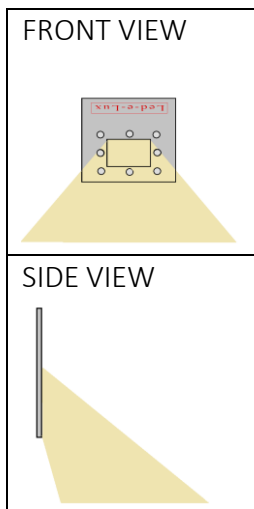

SONET

- Rated power 24/230V
- IP66
- Anodized aluminium with 10mm borosilicate glass
- Orientation light (on a wall or on the ground)
- Lifetime >50000 hour
- Corrosion proof
- Wide light output
- Very robust and sustainable

Output data