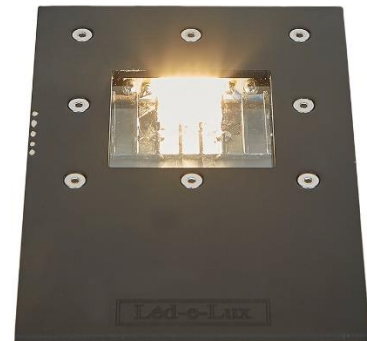

SONET

- Rated power 24/230V
- IP66
- Anodized aluminium with 10mm borosilicate glass
- Orientation light (on a wall or on the ground)
- Lifetime >50000 hour
- Corrosion proof
- Wide light output
- Very robust and sustainable

Output data

Watt	Color temperature	Article number
4W	2700K	1.02.010.00

Accessories

Product	Article number
Gel connector	1.02.99.11
Driver	4.04.01.13
Mounting sleeve	
Sonet	

Led-e-Lux