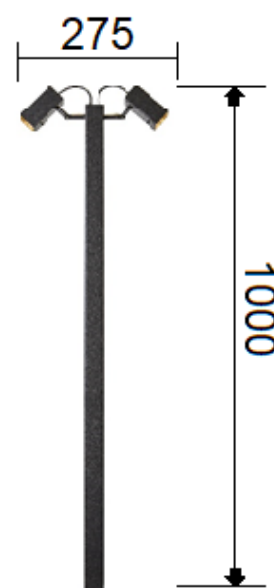

TWINS

- Rated power 24/230V
- IP66
- Coated aluminium
- Orientation light
- Lifetime >50000 hour
- Corrosion proof
- insert in the ground with a slim point
- Height: 100cm

Output data

Watt	Color temperature	Article number
5W	2700K	1.02.24.00

Accessories

Product	Article number
Gel connector	1.02.99.11
Driver	4.04.01.13
RVS ground pin	1.02.91.01

Led-e-Lux