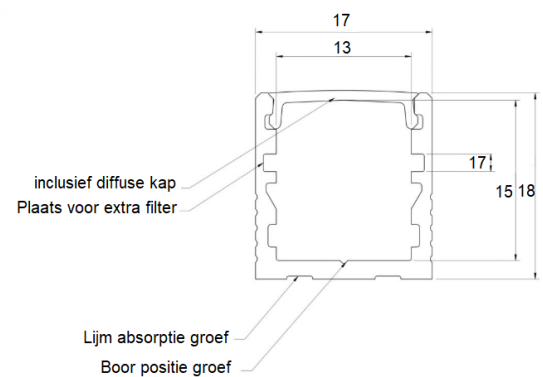

Product	Article number
Gel connector	1.02.99.11
Driver	4.04.01.13
Click profile	3.20.03.00