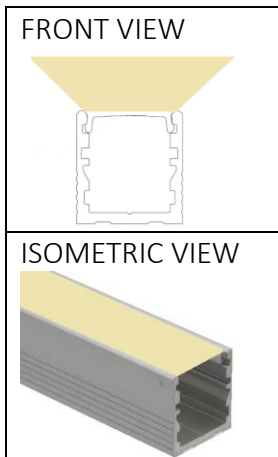

VINCENT

- Rated power 24/230V
- IP66
- Anodized aluminium
- Quick assembly due "click profile"
- Lifetime >65000 hour
- Dimmable light
- Lengths: 94cm
- Drivable orientation light

Output data

Watt	Color temperature	Article number
2.5W	2700K	2.02.80.00