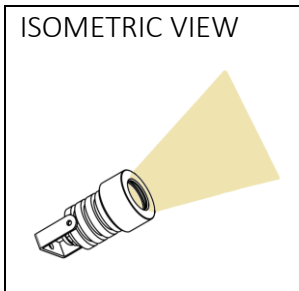

MINI SPOT VINTAGE

• Rated power 24/230V • IP66	• Anodized aluminium • Orientation light	• Lifetime >50000 hour • Corrosion proof	• Light range up to 3m • Up lighting

Output data