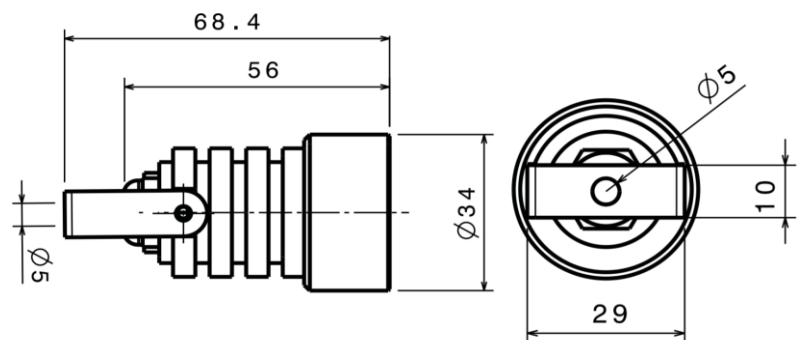

Product	Article number
Gel connector	1.02.99.11
Driver	4.04.01.13
Spike	1.02.91.02