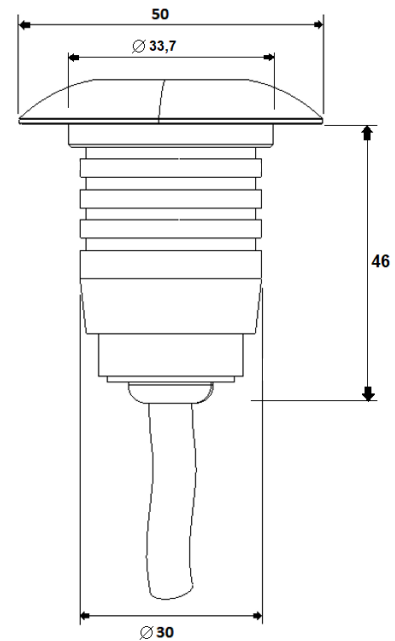

# MINI SPOT INBOUW

- Rated power 24V
- IP66
- Anodized aluminium
- orientation light
- Lifetime >50000 hour
- Corrosion proof
- Light range up to 3m
- Transformer for 230V

## Output data

Watt	Color temperature	Lumen	Article number
2W	2700K	120lm	1.02.02.00

## Accessories

Product	Article number
Gel connector	1.02.99.11
Driver	4.04.01.13
Mounting tube	40mm PVC tube

**Led-e-Lux**