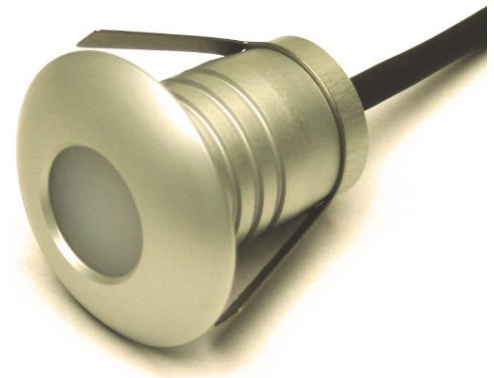

# MINI SPOT INBOUW

- Rated power 24V
- IP66
- Anodized aluminium
- orientation light
- Lifetime >50000 hour
- Corrosion proof
- Light range up to 3m
- Transformer for 230V

## Output data

Watt	Color temperature	Lumen	Article number
2W	2700K	120lm	1.02.02.00

## Accessories

Product	Article number
Gel connector	1.02.99.11
Driver	4.04.01.13
Mounting tube	40mm PVC tube

**Led-e-Lux**