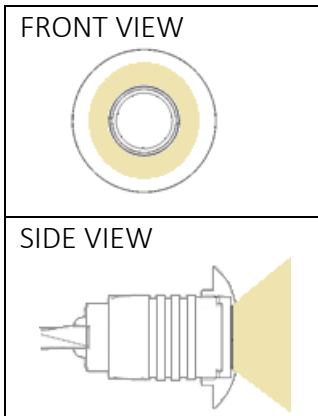

MINI SPOT INBOUW

- Rated power 24V
- IP66
- Anodized aluminium
- orientation light
- Lifetime >50000 hour
- Corrosion proof
- Light range up to 3m
- Transformer for 230V

Output data

Watt	Color temperature	Lumen	Article number
2W	2700K	120lm	1.02.02.00